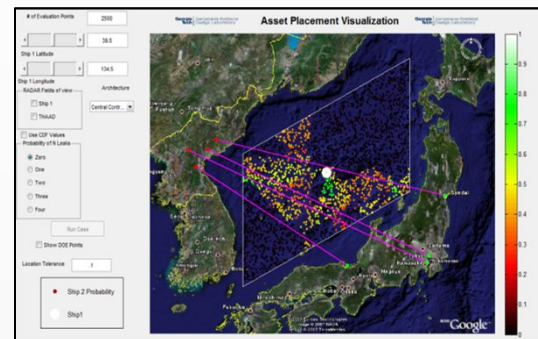

# Visual Analytics

- ◆ Facilitates the combination of analytical techniques with data visualization.
- ◆ Allows for interaction between data and decision makers, enabling the generation and synthesis of knowledge.
- ◆ Rapidly explores huge combinatorial spaces.
- ◆ Supports Graphical User Interfaces (GUIs) development to leverage the power of the surrogate models in support of the analytical wargame.

- ◆ Provides the ability to visually convey the probabilistic output of the surrogate model analyses in a meaningful way to efficiently explore the design space.
- ◆ Enables real-time interaction with the input variables and underlying assumptions.
- ◆ Identifies potentially feasible concepts and explore trends and sensitivities.
- ◆ Supports scenario generation and complex analyses such as optimal BMD asset placement, Battle Management performance, and BMDs integration and robustness to potential threats.