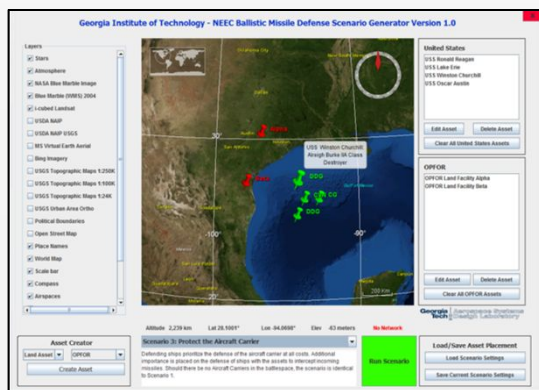

# Visual Analytics

- ◆ Facilitates the combination of analytical techniques with data visualization.
- ◆ Allows for interaction between data and decision makers, enabling the generation and synthesis of knowledge.
- ◆ Rapidly explores huge combinatorial spaces.
- ◆ Supports Graphical User Interfaces (GUIs) development to leverage the power of the surrogate models in support of the analytical wargame.

- ◆ Provides the ability to visually convey the probabilistic output of the surrogate model analyses in a meaningful way to efficiently explore the design space.
- ◆ Enables real-time interaction with the input variables and underlying assumptions.
- ◆ Identifies potentially feasible concepts and explore trends and sensitivities.
- ◆ Supports scenario generation and complex analyses such as optimal BMD asset placement, Battle Management performance, and BMDs integration and robustness to potential threats.